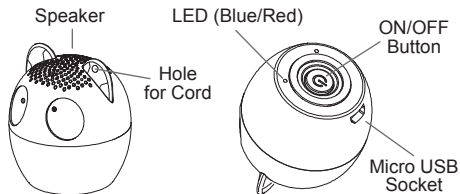

Package contents

Bluetooth Speaker

USB Charging Cable

Fastening cord

User Manual

Product overview

Battery charging

1. Insert the charging cable into the Micro USB port of the speaker then connect the USB plug into a 5V USB power output. The red Led indicator will turn on.
2. When charging is completed, the red Led indicator will turn off.

NOTE: When music sound becomes lower and starts to “screech”, you will hear a warning sound indicating the battery is getting low and the speaker needs to be recharged.

Bluetooth connection

1. Turn on the speaker by pressing ON/OFF button for 3 seconds. The speaker will make a two-tone warning and the blue Led indicator will start flashing.
2. Enable Bluetooth function on your mobile device.
3. Search for Bluetooth pairing name “Hamlet Music Pet” and click to pair. The speaker will automatically connect to your device and make a warning sound. The blue Led indicator will light on steady.
4. The speaker is now ready for use and you can play music from your favourite app. Please remember that the operating range of the Bluetooth speaker is about 10 meters.