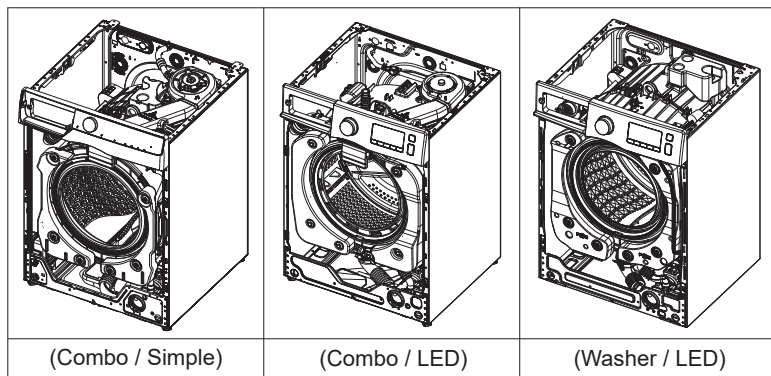

6. FILTRO

Posizione	Tipo	N/A	Codice del modello	Codice della parte	Descrizione
1	TUTTI I MODELLI			DC97-15695A	FILTRO
				DC97-15695C	FILTRO