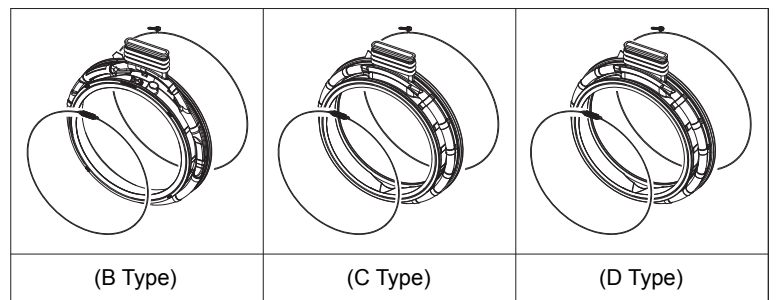

3. GUARNIZIONE_LAVASCIUGA

Tipo	Codice del modello	Posizione	Codice della parte	Descrizione
A	WD10T634DBH	1	DC97-22330A	GUARNIZIONE
	WD10T654ABH			
	WD10T654DBH			
	WD10T654DBN			
	WD15T634CBH			
	WD10T734DBH			
	WD10T754ABT	2	DC91-12078E	ANELLO TENUTA GUARNIZIONE
	WD10T754DBH			
	WD11T754AWH			
	WD80T954DSH			
	WD90T954ASH			
	WD90T954ASX			
	WD90T954DSH	3	DC91-12077G	FASCETTA TENUTA GUARNIZIONE OBLÒ
	WD90T984ASE			
	WD90T984ASH			
	WD90T984DSH			
	WD90T984DSX			
	WD91T984ASH			
WD95T954ASE