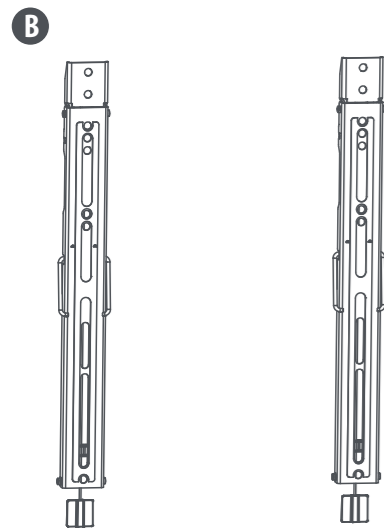

W-A 2 x ST5.5x50mm

W-B 2 x ø8x36mm

W-C 2 x D6

M-A 4 x M5x14mm

M-B 4 x M6x14mm

M-C 4 x M6x30mm

M-D 4 x M8x30mm

M-E 4 x M8x50mm

M-F 4 x D6

M-G 8 x ø15xø8x5mm

M-H 8 x ø15xø8x15mm

WM6621  
10957  
Universal Electronics BV - Europe & International  
P.O. Box 3332, 7500 DH Enschede  
The Netherlands