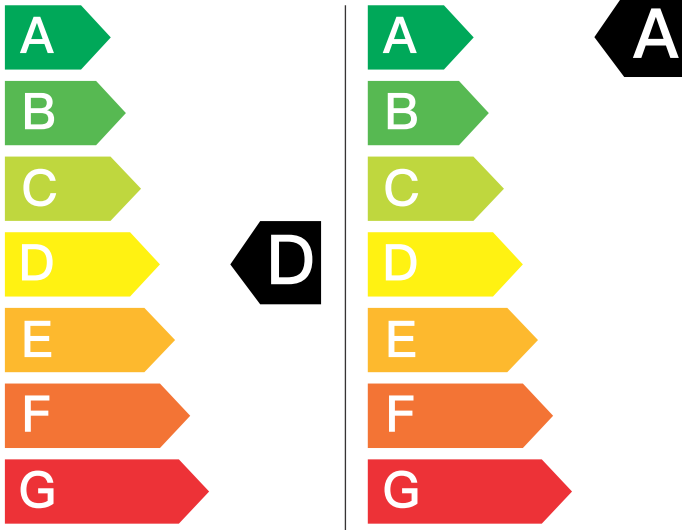

ENERG

HISENSE

WD3S8043BW3

🚰 266 kWh/100🔄

💧 33 kWh/100🔄

5.0 kg

8.0 kg

80 L