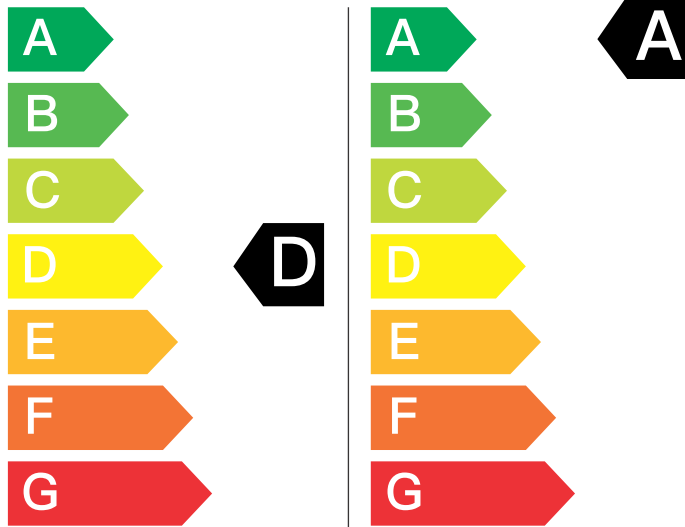

266 kWh/100

33 kWh/100