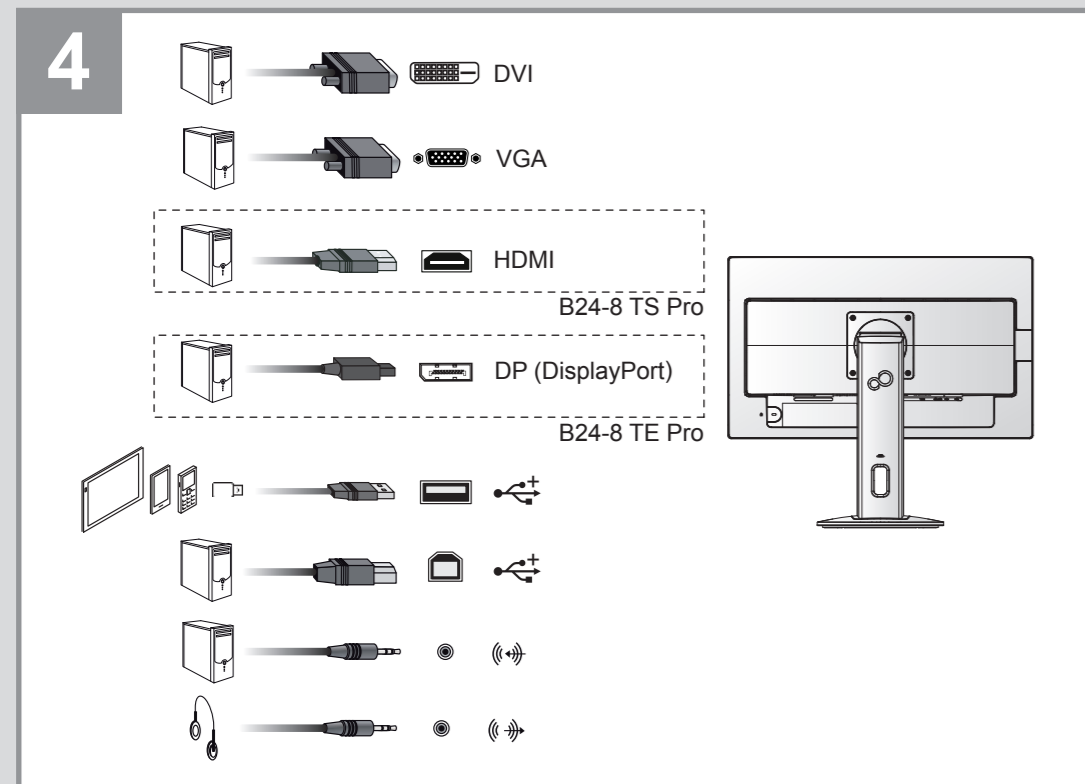

## Quick Start Guide

Published by  
Fujitsu Technology Solutions GmbH  
Mies-van-der-Rohe-Straße 8  
80807 München, Germany

Creation  
Xerox Global Services

Edition: 1  
2015/11

A26361-K1577-Z310-1-8N19