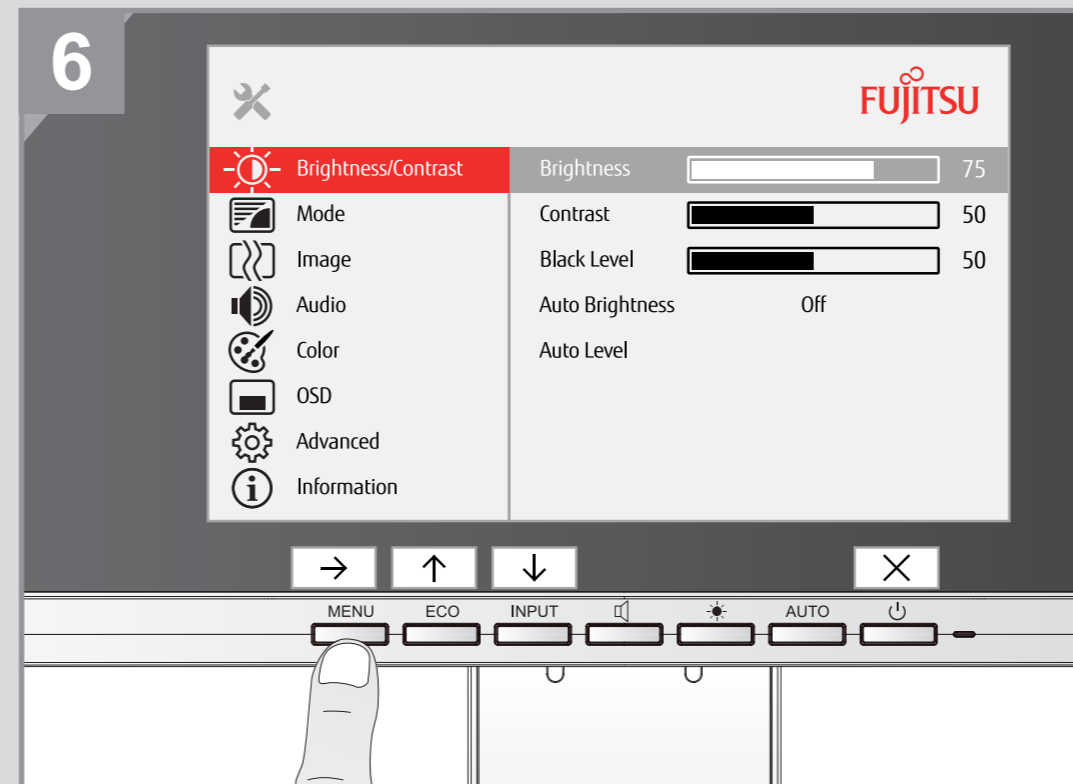

## Quick Start Guide

Published by  
Fujitsu Technology Solutions GmbH  
Mies-van-der-Rohe-Straße 8  
80807 München, Germany

Creation  
Xerox Global Services

Edition: 1  
2015/11

A26361-K1577-Z310-1-8N19