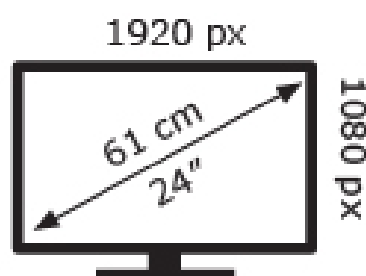

ENERG

ViewSonic

VA2406-H / VA2406-H-2 / VS18576

25 kWh/1000h

2019/2013