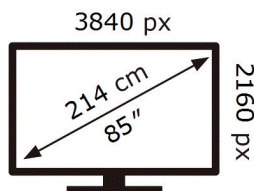

ENERG

SAMSUNG

UE85DU8070U

164 kWh/1000h

ABCDEF **G**

292 kWh/1000h

2019/2013