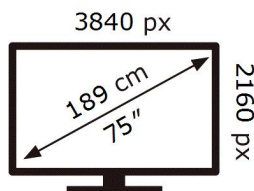

ENERG

SAMSUNG

UE75CU7172U

129 kWh/1000h

ABCDEF **G**

229 kWh/1000h

2019/2013