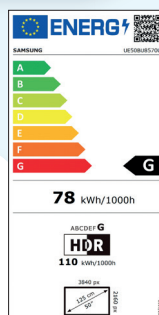

### VIDEO

Picture Engine	Crystal Processor 4K
HDR (High Dynamic Range)	HDR
HDR10+	Support
HLG	Si
Contrasto	Mega Contrast
Colore	Dynamic Crystal Color
Viewing Angle	N/A
Micro Dimming	UHD Dimming
Contrast Enhancer	Si
Motion Technology	Motion Xcelerator
Film Mode	Si
Smart Calibration	N/A
Adaptive Picture	N/A
Brightness/Color Detection	Brightness Detection

### ECO

Classe di efficienza energetica	G
Auto Power Off	Si