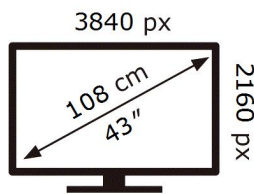

ENERG 

SAMSUNG

UE43AU8070U

72 kWh/1000h

ABCDEF **G**

97 kWh/1000h

2019/2013