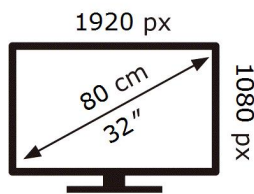

ENERG

SAMSUNG

UE32T5302CK

33 kWh/1000h

ABCDEF **G**

HDR

55 kWh/1000h

2019/2013