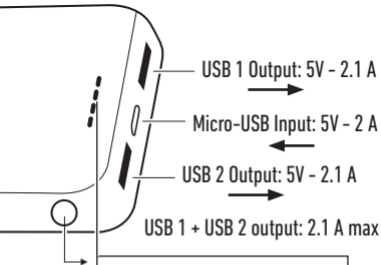

TTBB10000FASTK

Power Bank

10.000 mAh

sbsmobile.com

info@sbsmobile.com

Li-Pol Battery
10.000 mAh