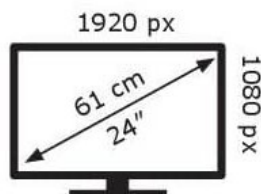

ENERG ⚡

IIYAMA CORPORATION

T2454MSC-B1AG

20 kWh/1000h

2019/2013