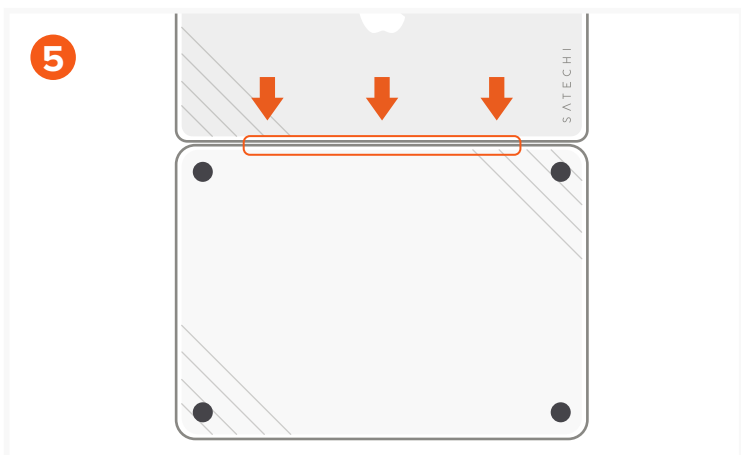

ECO HARDSHELL CASE

FOR MACBOOK PRO 2021

1 Before installing the Eco Hardshell Case, please properly clean your computer.

2 When installing the top case, ensure all **6 clips** snap into place.

3 If installed correctly, the logo should be on the bottom right.

4 When installing the bottom case, ensure all **5 clips** snap into place.

5 Ensure this long clip snaps into place as well. If it does not snap into place, the case will fall off.

6 Ensure the vents are properly aligned.