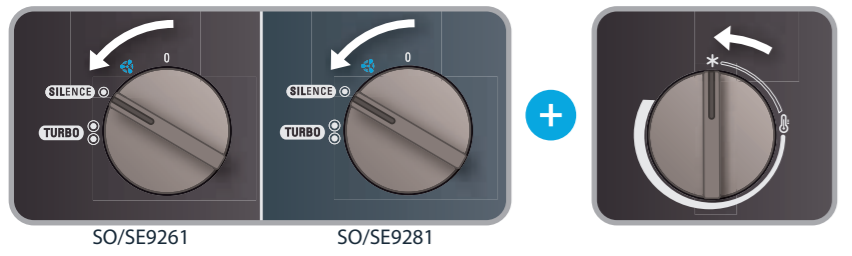

6. *

7. *

8. *

1. FR Guide de l'utilisateur
   - EN User's guide
   - DE Bedienungsanleitung
   - NL Gebruiksaanwijzing
   - ES Guía del usuario
   - PT Guia del usuario
   - IT Manuale d'uso
   - DA Brugsvejledning
   - NO Bruksanvisning
   - SV Användarhandbok
   - FI Käyttöopas
   - TR Kullanım kılavuzu
   - EL Οδηγός χρήσης
   - PL Instrukcja obsługi
   - CS Návod k použití
   - SK Používateľská príručka
   - HU Használati útmutató
2. SL Navodila za uporabnika
   - RU Руководство пользователя
   - UK Посібник користувача
   - HR Upute za uporabu
   - RO Ghidul utilizatorului
   - ET Kasutusjuhend
   - LT Naudotojo vadovas
   - LV Lietošanas pamācība
   - BG Ръководство на потребителя
   - SR Uputstvo za upotrebu
   - BS Upute za upotrebu
   - HK 使用指南
   - MS Panduan pengguna
   - VI Hướng dẫn dành cho người sử dụng
   - FA راهنمای کاربر
   - AR دليل الإستعمال
   - TH คู่มือสำหรับผู้ใช้งาน

MECHANIC CERAMIC FAN HEATER