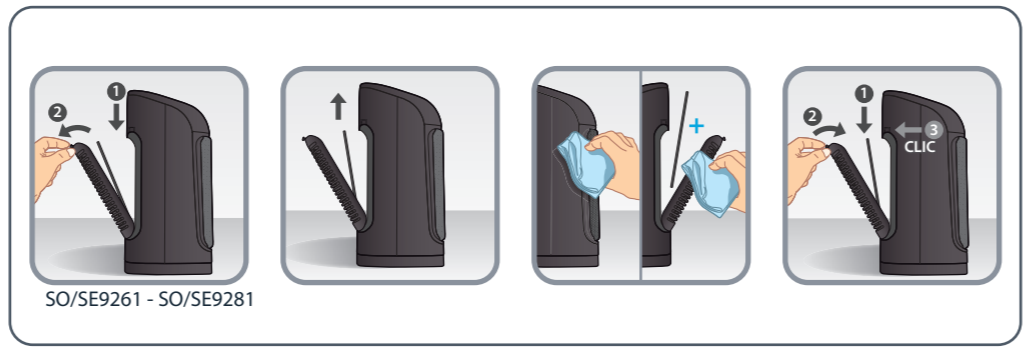

6. *

7. *

8. *

1. FR Guide de l'utilisateur
   - EN User's guide
   - DE Bedienungsanleitung
   - NL Gebruiksaanwijzing
   - ES Guía del usuario
   - PT Guia del usuario
   - IT Manuale d'uso
   - DA Brugsvejledning
   - NO Bruksanvisning
   - SV Användarhandbok
   - FI Käyttöopas
   - TR Kullanım kılavuzu
   - EL Οδηγός χρήσης
   - PL Instrukcja obsługi
   - CS Návod k použití
   - SK Používateľská príručka
   - HU Használati útmutató
2. SL Navodila za uporabnika
   - RU Руководство пользователя
   - UK Посібник користувача
   - HR Upute za uporabu
   - RO Ghidul utilizatorului
   - ET Kasutusjuhend
   - LT Naudotojo vadovas
   - LV Lietošanas pamācība
   - BG Ръководство на потребителя
   - SR Uputstvo za upotrebu
   - BS Upute za upotrebu
   - HK 使用指南
   - MS Panduan pengguna
   - VI Hướng dẫn dành cho người sử dụng
   - FA راهنمای کاربر
   - AR دليل الإستعمال
   - TH คู่มือสำหรับผู้ใช้งาน

MECHANIC CERAMIC FAN HEATER