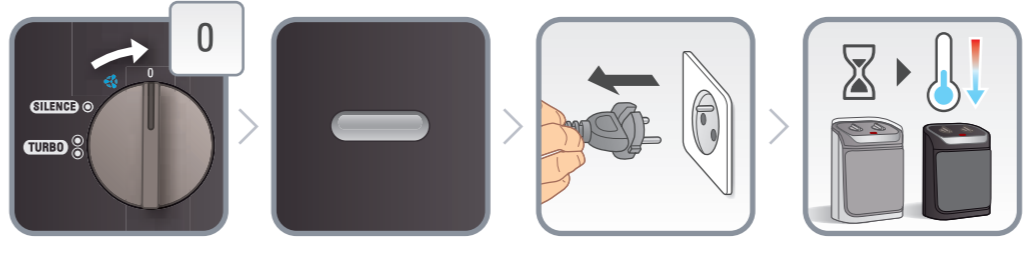

6. *

7. *

8. *

1. FR Guide de l'utilisateur
   - EN User's guide
   - DE Bedienungsanleitung
   - NL Gebruiksaanwijzing
   - ES Guía del usuario
   - PT Guia del usuario
   - IT Manuale d'uso
   - DA Brugsvejledning
   - NO Bruksanvisning
   - SV Användarhandbok
   - FI Käyttöopas
   - TR Kullanım kılavuzu
   - EL Οδηγός χρήσης
   - PL Instrukcja obsługi
   - CS Návod k použití
   - SK Používateľská príručka
   - HU Használati útmutató
2. SL Navodila za uporabnika
   - RU Руководство пользователя
   - UK Посібник користувача
   - HR Upute za uporabu
   - RO Ghidul utilizatorului
   - ET Kasutusjuhend
   - LT Naudotojo vadovas
   - LV Lietošanas pamācība
   - BG Ръководство на потребителя
   - SR Uputstvo za upotrebu
   - BS Upute za upotrebu
   - HK 使用指南
   - MS Panduan pengguna
   - VI Hướng dẫn dành cho người sử dụng
   - FA راهنمای کاربر
   - AR دليل الإستعمال
   - TH คู่มือสำหรับผู้ใช้งาน

MECHANIC CERAMIC FAN HEATER