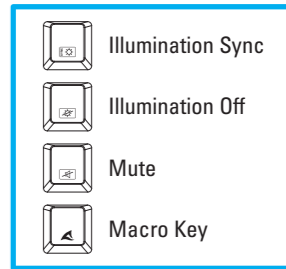

Additional Functions