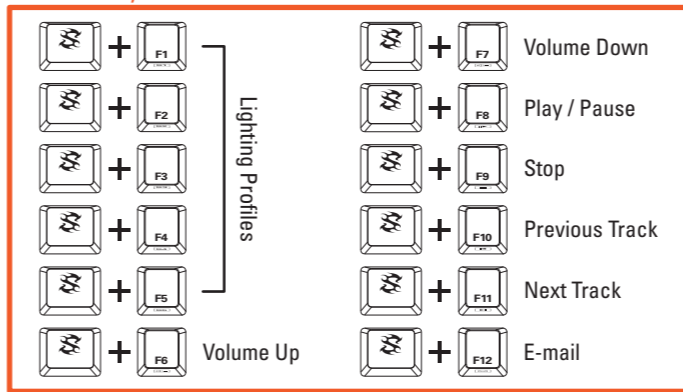

Function Keys with Preset Multimedia Actions