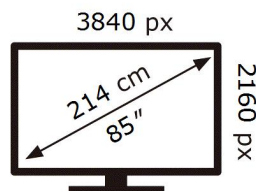

ENERG

SAMSUNG

QE85Q70AAT

141 kWh/1000h

ABCDEF **G**

299 kWh/1000h

2019/2013