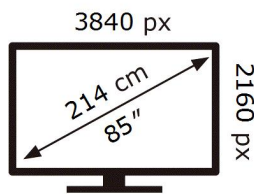

ENERG ⚡

SAMSUNG

QE85LS03DAU

167 kWh/1000h

ABCDEF **G**

328 kWh/1000h

2019/2013