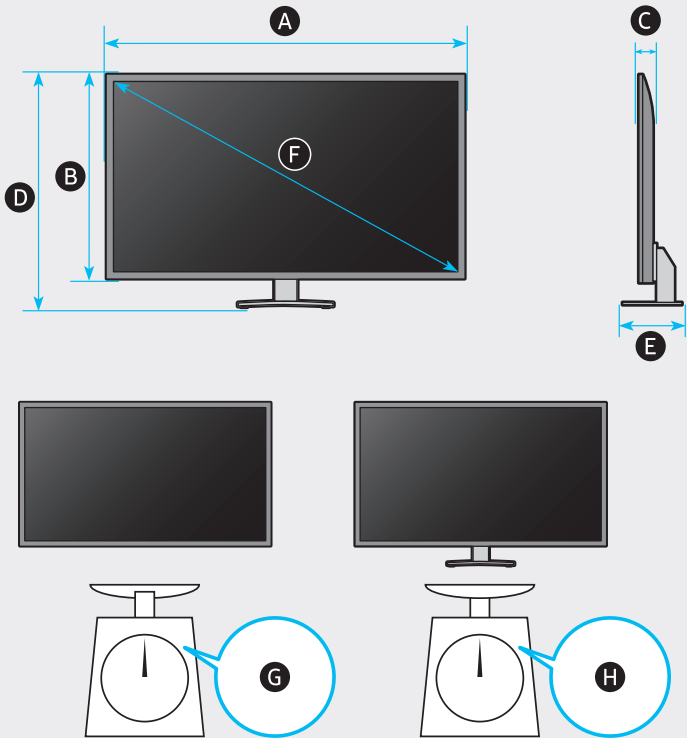

9

10

	A	B	C	D	E	F	G	H
75Q7*A 75QA7*	66.0 inches (1677.5 mm) (167.75 cm)	37.8 inches (960.7 mm) (96.07 cm)	1.0 inches (26.6 mm) (2.66 cm)	40.4 inches (1025.9 mm) (102.59 cm)	12.6 inches (320.6 mm) (32.06 cm)	74.5 inches (189 cm)	75.2 lbs (34.1 kg)	86.6 lbs (39.3 kg)
85Q7*A 85QA7*	74.9 inches (1901.7 mm) (190.17 cm)	42.8 inches (1086.5 mm) (108.65 cm)	1.1 inches (26.9 mm) (2.69 cm)	45.5 inches (1156.6 mm) (115.66 cm)	13.2 inches (335.8 mm) (33.58 cm)	84.5 inches (214 cm)	96.6 lbs (43.8 kg)	112.2 lbs (50.9 kg)

*: 0-9, A-Z

	VESA A x B (mm)	C (mm)	D x 4
75Q7*A 75QA7*	400 x 400	11-13	M8
85Q7*A 85QA7*	600 x 400		

*: 0-9, A-Z

SAMSUNG

QUICK SETUP GUIDE
GUIDE D'INSTALLATION RAPIDE
GUÍA RÁPIDA DE CONFIGURACIÓN
GUIA RÁPIDO DE INSTALAÇÃO
KURZANLEITUNG ZUR KONFIGURATION
GUIDA DI INSTALLAZIONE RAPIDA