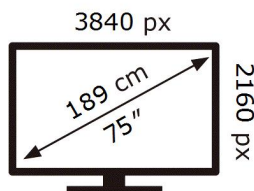

ENERG

SAMSUNG

QE75Q60AAU

118 kWh/1000h

ABCDEF **G**

197 kWh/1000h

2019/2013