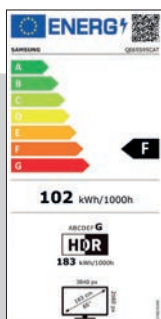

Polliciaggio	65"
Risoluzione	3840 x 2160
Refresh Rate	120 Hz (fino a 144 Hz)
Schermo antiriflesso	Sì

VIDEO

Picture Engine	Neural Quantum Processor 4K
HDR (High Dynamic Range)	Quantum HDR OLED Plus
HDR10+	Sì, Adaptive & Gaming
HLG	Sì
Contrasto	Self-illuminating pixels
Colore	Perceptual Color Mapping
Viewing Angle	Ultra
Micro Dimming	N/A
Contrast Enhancer	Real Depth Enhancer
Motion Technology	Motion Xcelerator Turbo Pro
Smart Calibration	Basic
Adaptive Picture	Optimized/Eye Comfort
AI Upscale	Sì
Brightness/Color Detection	Sì

AUDIO

Dolby Atmos	Sì
Object Tracking Sound	OTS+
Q-Symphony	Sì
Sound Output (RMS)	70 W
Speaker Type	4.2.2 CH
Active Voice Amplifier	Sì
Adaptive sound	Adaptive Sound+
Dual Audio Support (Bluetooth)	Sì

ECO

Classe di efficienza energetica	F
Auto Power Off & Auto Power Saving	Sì

FUNZIONALITÀ SMART

Smart TV	Sì, Tizen™
Bixby	Integrato
Alexa	Integrato
Google Assistant	Integrato
SmartThings App Support	Sì
Universal Guide	Sì
Multi Device Experience	TV to Mobile, Mobile to TV, TV initiate mirroring, TV Sound to Mobile, Sound Mirroring, Wireless TV On
Tap View	Sì
Multi View	Sì, fino a 2 video
Ambient Mode	Ambient Mode+
Workspace	Sì
Wireless Dex	Sì
NFT	N/A