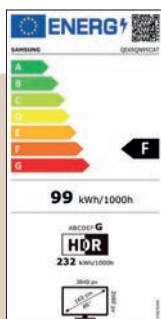

VIDEO

Picture Engine	Neural Quantum Processor 4K
HDR (High Dynamic Range)	Neo Quantum HDR+
HDR10+	Sì, Adaptive & Gaming
HLG	Sì
Contrasto	Quantum Matrix
Colore	100% Volume Colore
Viewing Angle	Ultra
Micro Dimming	Ultimate UHD Dimming Pro
Contrast Enhancer	Real Depth Enhancer
Motion Technology	Motion Xcelerator Turbo Pro
Smart Calibration	Basic & Professional
Adaptive Picture	Optimized/Eye Comfort
AI Upscale	Sì
Brightness/Color Detection	Sì

AUDIO

Dolby Atmos	Sì
Object Tracking Sound	OTS+
Q-Symphony	Sì
Sound Output (RMS)	70 W
Speaker Type	4.2.2 CH
Active Voice Amplifier	Sì
Adaptive sound	Adaptive Sound+
Dual Audio Support (Bluetooth)	Sì

ECO

Classe di efficienza energetica	F
Auto Power Off & Auto Power Saving	Sì

FUNZIONALITÀ SMART

Smart TV	Sì, Tizen™
Bixby	Integrato
Alexa	Integrato
Google Assistant	Integrato
SmartThings App Support	Sì
Universal Guide	Sì
Multi Device Experience	TV to Mobile, Mobile to TV, TV initiate mirroring, TV Sound to Mobile, Sound Mirroring, Wireless TV On
Tap View	Sì
Multi View	Sì, fino a 2 video
Ambient Mode	Ambient Mode+
Workspace	Sì
Wireless Dex	Sì
NFT	Nifty Gateway