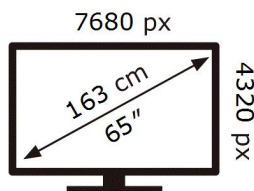

ENERG

SAMSUNG

QE65QN900DT

110 kWh/1000h

ABCDEF **G**

365 kWh/1000h

2019/2013