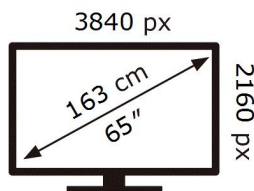

ENERG ⚡

SAMSUNG

QE65Q80DAT

105 kWh/1000h

ABCDEF **G**

HDR

269 kWh/1000h

2019/2013