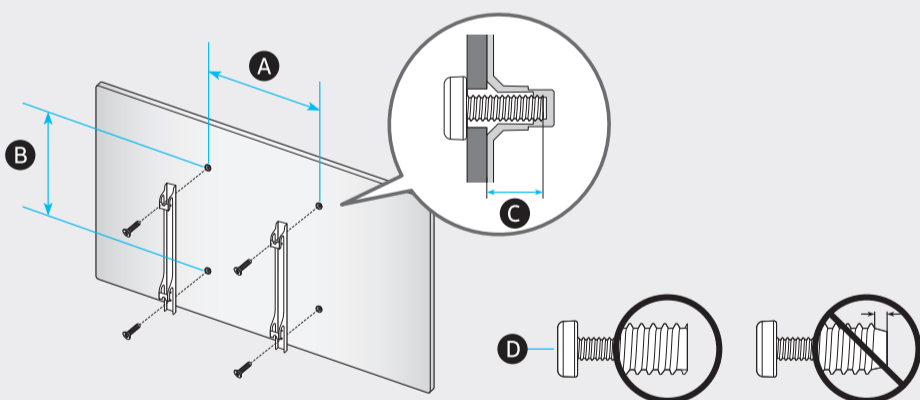

4

	A	B	C	D	E	F	G	H	I
55Q6*B	48.5 inches (1232.1 mm) (123.21 cm)	27.9 inches (708.3 mm) (70.83 cm)	1.0 inches (25.7 mm) (2.57 cm)	29.4 inches (745.9 mm) (74.59 cm)	30.4 inches (770.9 mm) (77.09 cm)	8.8 inches (224.0 mm) (22.40 cm)	54.6 inches (138 cm)	34.2 lbs (15.5 kg)	34.8 lbs (15.8 kg)
60Q6*B 60QB6*	53.3 inches (1353.0 mm) (135.30 cm)	30.6 inches (776.3 mm) (77.63 cm)	1.0 inches (25.7 mm) (2.57 cm)	32.2 inches (817.4 mm) (81.74 cm)	33.2 inches (842.4 mm) (84.24 cm)	10.8 inches (274.0 mm) (27.40 cm)	60.1 inches (152 cm)	41.0 lbs (18.6 kg)	41.9 lbs (19.0 kg)
65Q6*B 65QB6*	57.1 inches (1450.9 mm) (145.09 cm)	32.7 inches (831.4 mm) (83.14 cm)	1.0 inches (25.7 mm) (2.57 cm)	34.3 inches (872.2 mm) (87.22 cm)	35.3 inches (897.2 mm) (89.72 cm)	10.8 inches (274.0 mm) (27.40 cm)	64.5 inches (163 cm)	46.1 lbs (20.9 kg)	47.0 lbs (21.3 kg)
70Q6*B 70QB6*	61.4 inches (1559.7 mm) (155.97 cm)	35.5 inches (902.1 mm) (90.21 cm)	1.0 inches (26.6 mm) (2.66 cm)	37.0 inches (939.6 mm) (93.96 cm)	38.0 inches (964.6 mm) (96.46 cm)	12.6 inches (320.0 mm) (32.00 cm)	69.5 inches (176 cm)	62.8 lbs (28.5 kg)	64.2 lbs (29.1 kg)

*: 0-9, A-Z

	VESA A x B (mm)	C (mm)	D x 4
55Q6*B	200 X 200	11-13	M8
60Q6*B 60QB6*	400 X 300		
65Q6*B 65QB6*			
70Q6*B 70QB6*			

*: 0-9, A-Z

SAMSUNG

QUICK SETUP GUIDE
GUIDE D'INSTALLATION RAPIDE
GUÍA RÁPIDA DE CONFIGURACIÓN
GUIA RÁPIDO DE INSTALAÇÃO
KURZANLEITUNG ZUR KONFIGURATION
GUIDA DI INSTALLAZIONE RAPIDA