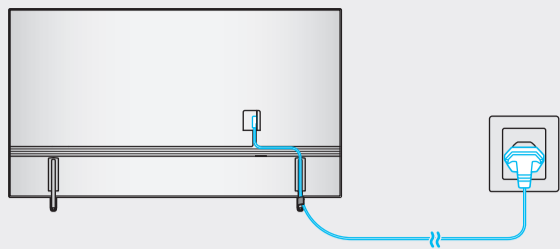

4

	A	B	C	D	E	F	G	H	I
55Q6*B	48.5 inches (1232.1 mm) (123.21 cm)	27.9 inches (708.3 mm) (70.83 cm)	1.0 inches (25.7 mm) (2.57 cm)	29.4 inches (745.9 mm) (74.59 cm)	30.4 inches (770.9 mm) (77.09 cm)	8.8 inches (224.0 mm) (22.40 cm)	54.6 inches (138 cm)	34.2 lbs (15.5 kg)	34.8 lbs (15.8 kg)
60Q6*B 60QB6*	53.3 inches (1353.0 mm) (135.30 cm)	30.6 inches (776.3 mm) (77.63 cm)	1.0 inches (25.7 mm) (2.57 cm)	32.2 inches (817.4 mm) (81.74 cm)	33.2 inches (842.4 mm) (84.24 cm)	10.8 inches (274.0 mm) (27.40 cm)	60.1 inches (152 cm)	41.0 lbs (18.6 kg)	41.9 lbs (19.0 kg)
65Q6*B 65QB6*	57.1 inches (1450.9 mm) (145.09 cm)	32.7 inches (831.4 mm) (83.14 cm)	1.0 inches (25.7 mm) (2.57 cm)	34.3 inches (872.2 mm) (87.22 cm)	35.3 inches (897.2 mm) (89.72 cm)	10.8 inches (274.0 mm) (27.40 cm)	64.5 inches (163 cm)	46.1 lbs (20.9 kg)	47.0 lbs (21.3 kg)
70Q6*B 70QB6*	61.4 inches (1559.7 mm) (155.97 cm)	35.5 inches (902.1 mm) (90.21 cm)	1.0 inches (26.6 mm) (2.66 cm)	37.0 inches (939.6 mm) (93.96 cm)	38.0 inches (964.6 mm) (96.46 cm)	12.6 inches (320.0 mm) (32.00 cm)	69.5 inches (176 cm)	62.8 lbs (28.5 kg)	64.2 lbs (29.1 kg)

*: 0-9, A-Z

	VESA A x B (mm)	C (mm)	D x 4
55Q6*B	200 X 200	11-13	M8
60Q6*B 60QB6*	400 X 300		
65Q6*B 65QB6*			
70Q6*B 70QB6*			

*: 0-9, A-Z

SAMSUNG

QUICK SETUP GUIDE
GUIDE D'INSTALLATION RAPIDE
GUÍA RÁPIDA DE CONFIGURACIÓN
GUIA RÁPIDO DE INSTALAÇÃO
KURZANLEITUNG ZUR KONFIGURATION
GUIDA DI INSTALLAZIONE RAPIDA