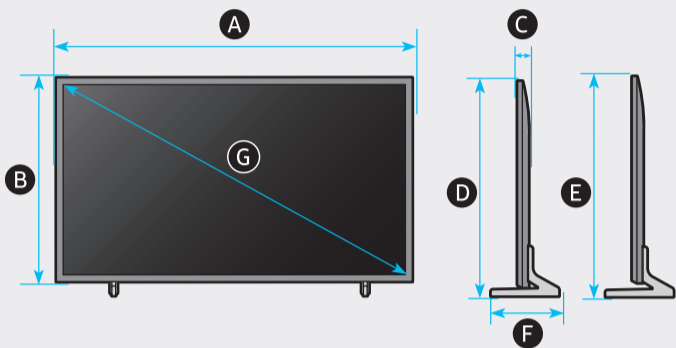

4

	A	B	C	D	E	F	G	H	I
55Q6*B	48.5 inches (1232.1 mm) (123.21 cm)	27.9 inches (708.3 mm) (70.83 cm)	1.0 inches (25.7 mm) (2.57 cm)	29.4 inches (745.9 mm) (74.59 cm)	30.4 inches (770.9 mm) (77.09 cm)	8.8 inches (224.0 mm) (22.40 cm)	54.6 inches (138 cm)	34.2 lbs (15.5 kg)	34.8 lbs (15.8 kg)
60Q6*B 60QB6*	53.3 inches (1353.0 mm) (135.30 cm)	30.6 inches (776.3 mm) (77.63 cm)	1.0 inches (25.7 mm) (2.57 cm)	32.2 inches (817.4 mm) (81.74 cm)	33.2 inches (842.4 mm) (84.24 cm)	10.8 inches (274.0 mm) (27.40 cm)	60.1 inches (152 cm)	41.0 lbs (18.6 kg)	41.9 lbs (19.0 kg)
65Q6*B 65QB6*	57.1 inches (1450.9 mm) (145.09 cm)	32.7 inches (831.4 mm) (83.14 cm)	1.0 inches (25.7 mm) (2.57 cm)	34.3 inches (872.2 mm) (87.22 cm)	35.3 inches (897.2 mm) (89.72 cm)	10.8 inches (274.0 mm) (27.40 cm)	64.5 inches (163 cm)	46.1 lbs (20.9 kg)	47.0 lbs (21.3 kg)
70Q6*B 70QB6*	61.4 inches (1559.7 mm) (155.97 cm)	35.5 inches (902.1 mm) (90.21 cm)	1.0 inches (26.6 mm) (2.66 cm)	37.0 inches (939.6 mm) (93.96 cm)	38.0 inches (964.6 mm) (96.46 cm)	12.6 inches (320.0 mm) (32.00 cm)	69.5 inches (176 cm)	62.8 lbs (28.5 kg)	64.2 lbs (29.1 kg)

*: 0-9, A-Z

	VESA A x B (mm)	C (mm)	D x 4
55Q6*B	200 X 200	11-13	M8
60Q6*B 60QB6*	400 X 300		
65Q6*B 65QB6*			
70Q6*B 70QB6*			

*: 0-9, A-Z

SAMSUNG

QUICK SETUP GUIDE
GUIDE D'INSTALLATION RAPIDE
GUÍA RÁPIDA DE CONFIGURACIÓN
GUIA RÁPIDO DE INSTALAÇÃO
KURZANLEITUNG ZUR KONFIGURATION
GUIDA DI INSTALLAZIONE RAPIDA

55"

60"
-
70"

		USB ↔
		OPTICAL
		HDMI (eARC)
		HDMI
		LAN
		ANT

1

2

2-1

2-2

3