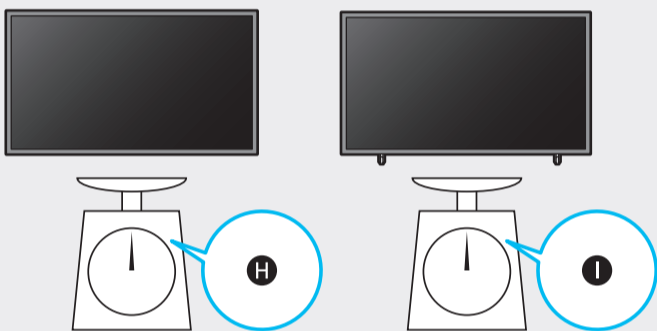

4

	A	B	C	D	E	F	G	H	I
55Q6*B	48.5 inches (1232.1 mm) (123.21 cm)	27.9 inches (708.3 mm) (70.83 cm)	1.0 inches (25.7 mm) (2.57 cm)	29.4 inches (745.9 mm) (74.59 cm)	30.4 inches (770.9 mm) (77.09 cm)	8.8 inches (224.0 mm) (22.40 cm)	54.6 inches (138 cm)	34.2 lbs (15.5 kg)	34.8 lbs (15.8 kg)
60Q6*B 60QB6*	53.3 inches (1353.0 mm) (135.30 cm)	30.6 inches (776.3 mm) (77.63 cm)	1.0 inches (25.7 mm) (2.57 cm)	32.2 inches (817.4 mm) (81.74 cm)	33.2 inches (842.4 mm) (84.24 cm)	10.8 inches (274.0 mm) (27.40 cm)	60.1 inches (152 cm)	41.0 lbs (18.6 kg)	41.9 lbs (19.0 kg)
65Q6*B 65QB6*	57.1 inches (1450.9 mm) (145.09 cm)	32.7 inches (831.4 mm) (83.14 cm)	1.0 inches (25.7 mm) (2.57 cm)	34.3 inches (872.2 mm) (87.22 cm)	35.3 inches (897.2 mm) (89.72 cm)	10.8 inches (274.0 mm) (27.40 cm)	64.5 inches (163 cm)	46.1 lbs (20.9 kg)	47.0 lbs (21.3 kg)
70Q6*B 70QB6*	61.4 inches (1559.7 mm) (155.97 cm)	35.5 inches (902.1 mm) (90.21 cm)	1.0 inches (26.6 mm) (2.66 cm)	37.0 inches (939.6 mm) (93.96 cm)	38.0 inches (964.6 mm) (96.46 cm)	12.6 inches (320.0 mm) (32.00 cm)	69.5 inches (176 cm)	62.8 lbs (28.5 kg)	64.2 lbs (29.1 kg)

*: 0-9, A-Z

	VESA A x B (mm)	C (mm)	D x 4
55Q6*B	200 X 200	11-13	M8
60Q6*B 60QB6*	400 X 300		
65Q6*B 65QB6*			
70Q6*B 70QB6*			

*: 0-9, A-Z

SAMSUNG

QUICK SETUP GUIDE
GUIDE D'INSTALLATION RAPIDE
GUÍA RÁPIDA DE CONFIGURACIÓN
GUIA RÁPIDO DE INSTALAÇÃO
KURZANLEITUNG ZUR KONFIGURATION
GUIDA DI INSTALLAZIONE RAPIDA