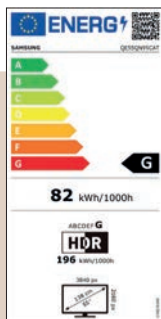

## VIDEO

Picture Engine	Neural Quantum Processor 4K
HDR (High Dynamic Range)	Neo Quantum HDR+
HDR10+	Sì, Adaptive & Gaming
HLG	Sì
Contrasto	Quantum Matrix
Colore	100% Volume Colore
Viewing Angle	Ultra
Micro Dimming	Ultimate UHD Dimming Pro
Contrast Enhancer	Real Depth Enhancer
Motion Technology	Motion Xcelerator Turbo Pro
Smart Calibration	Basic & Professional
Adaptive Picture	Optimized/Eye Comfort
AI Upscale	Sì
Brightness/Color Detection	Sì

## AUDIO

Dolby Atmos	Sì
Object Tracking Sound	OTS+
Q-Symphony	Sì
Sound Output (RMS)	70 W
Speaker Type	4.2.2 CH
Active Voice Amplifier	Sì
Adaptive sound	Adaptive Sound+
Dual Audio Support (Bluetooth)	Sì

## ECO

Classe di efficienza energetica	G
Auto Power Off & Auto Power Saving	Sì