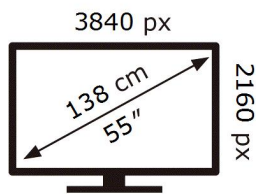

ENERG

SAMSUNG

QE55QN94CAT

81 kWh/1000h

ABCDEF **G**

184 kWh/1000h

2019/2013