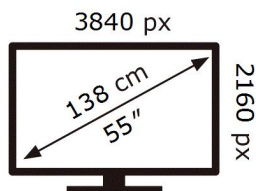

ENERG

SAMSUNG

QE55QN85DBT

80 kWh/1000h

ABCDEF **G**

183 kWh/1000h

2019/2013