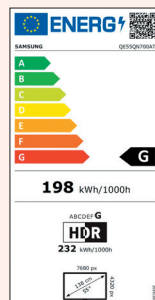

DISPLAY

Polliciaggio	55
Risoluzione	7.680 x 4.320
Schermo antiriflesso	Si

VIDEO

Picture Engine	Processore Neo Quantum 8K Lite
HDR (High Dynamic Range)	Quantum HDR 2000
HDR10+	Si, Adaptive
HLG	Si
Contrasto	Quantum Matrix Pro
Colore	100% Volume Colore con Quantum Dot
Viewing Angle	Wide
Micro Dimming	Ultimate 8K Dimming Pro
Dual LED	N/A
Auto Depth Enhancer	N/A
Contrast Enhancer	Si
Motion Technology	Motion Xcelerator Turbo+
Film Mode	Si

AUDIO

Dolby Digital Plus	Si
Object Tracking Sound	OTS+
Q-Symphony	Si
Sound Output (RMS)	70W
Speaker Type	4.2.2 CH
Multiroom Link	Si
Bluetooth Audio	Si

ECO

Classe di efficienza energetica	G
---------------------------------	---