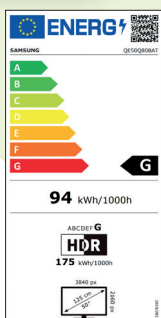

### INFORMAZIONI GENERALI

Tipologia	QLED 4K
Serie	8
<b>DISPLAY</b>	
Polliciaggio	50"
Risoluzione	3840 x 2160
Refresh Rate	50 Hz
Schermo antiriflesso	N/A
<b>VIDEO</b>	
Picture Engine	Quantum Processor 4K
HDR (High Dynamic Range)	Quantum HDR 1000
HDR10+	Si
HLG	Si
Contrasto	Direct Full Array
Colore	100% Volume Colore
Viewing Angle	N/A
Micro Dimming	Supreme UHD Dimming
Contrast Enhancer	Si
Motion Technology	Motion Xcelerator Turbo
Film Mode	Si
Smart Calibration	Basic
Adaptive Picture	Optimized/Eye Comfort
Brightness/Color Detection	Si
<b>AUDIO</b>	
Dolby Atmos	Si
Object Tracking Sound	OTS Lite
Q-Symphony	Si
Sound Output (RMS)	40 W
Speaker Type	2.2 CH
Multiroom Link	Si
Active Voice Amplifier	Si
Adaptive sound	Adaptive Sound+
<b>ECO</b>	
Classe di efficienza energetica	G
Auto Power Off	Si