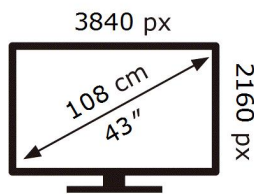

ENERG 

SAMSUNG

QE43Q60DAU

50 kWh/1000h

ABCDEF **G**

101 kWh/1000h

2019/2013