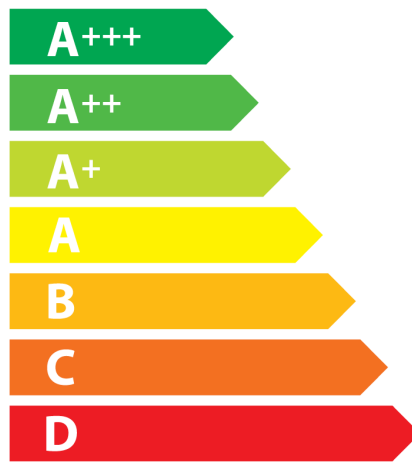

ENERGY

ELICA

S017EXI-002-003

A

49
kWh/annum

ABCDEF

ABCDEF

ABCDEF