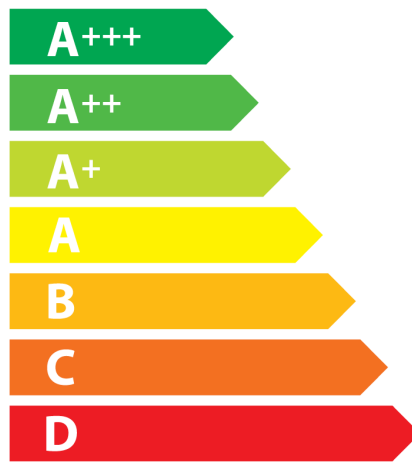

ENERGY

ELICA

S017EXI-002-001

48
kWh/annum

ABCDEFG

ABCDEFG

ABCDEFG

73dB