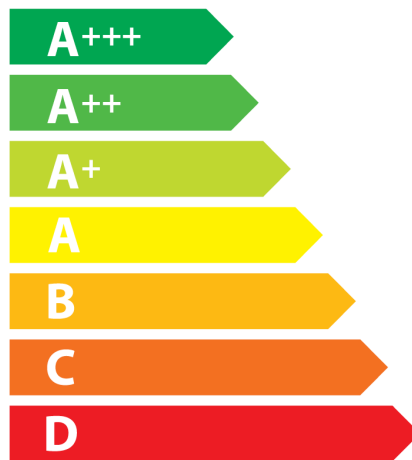

ENERGY

Elica

HI04XXI-003-002

A

34
kWh/annum

ABCDEF G

-

ABCDEF G