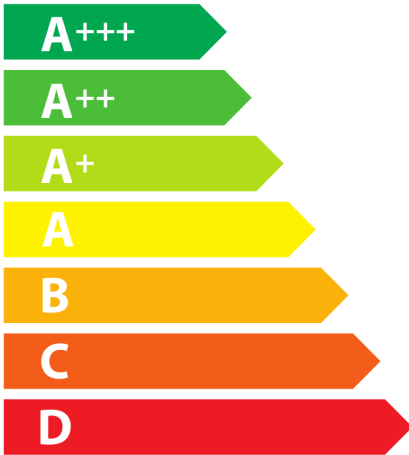

ENERG
енергия · ενεργεια

Elica

E124XXI-038-002

76
kWh/annum

Icon of a water tap with three droplets. Below it, the text 'AB**C**DEFG' indicates the water consumption class.

Icon of a light bulb. Below it, the text 'ABCD**E**FG' indicates the lighting efficiency class.

Icon of a water tap with a cross-hatched stopper and three droplets. Below it, the text 'ABC**D**EFG' indicates the water leakage class.

Icon of a speaker with sound waves. Below it, the text '**61** dB' indicates the sound power level.