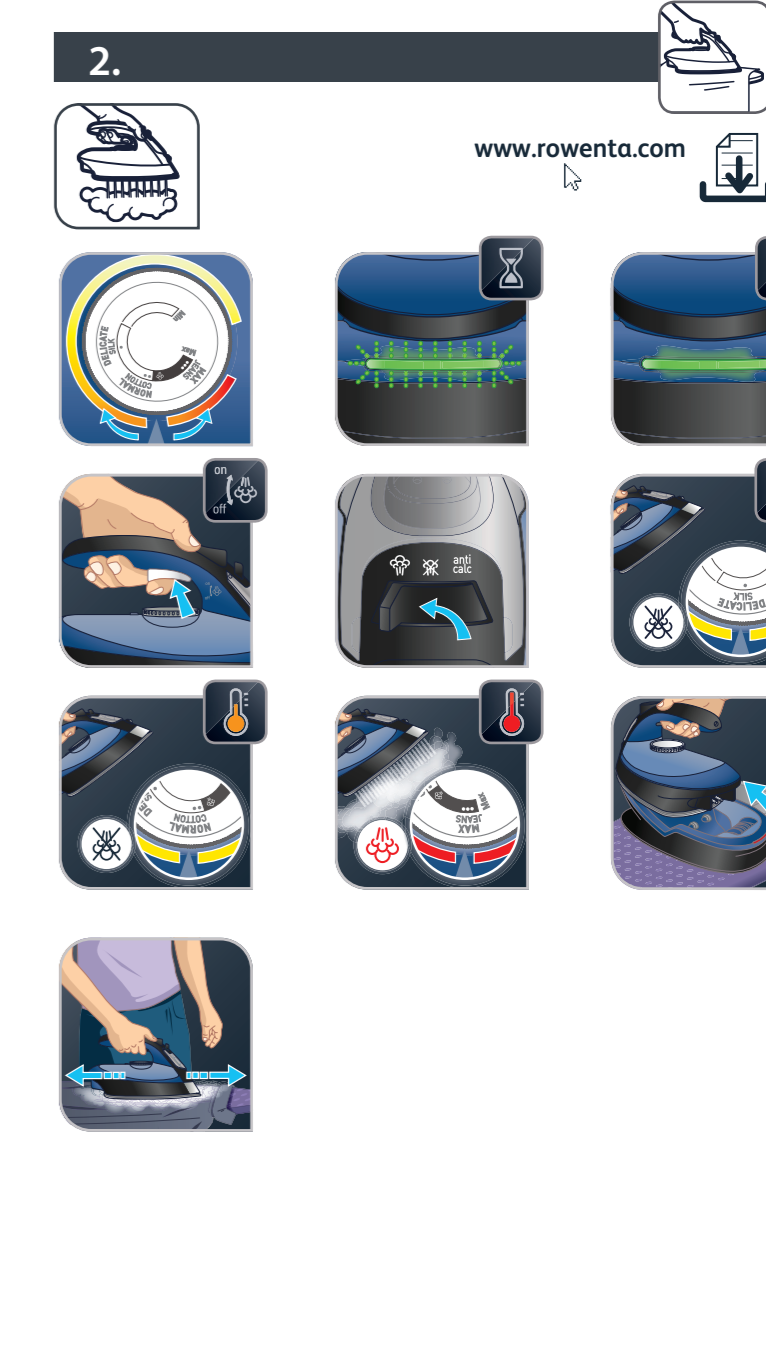

www.rowenta.com

www.rowenta.com