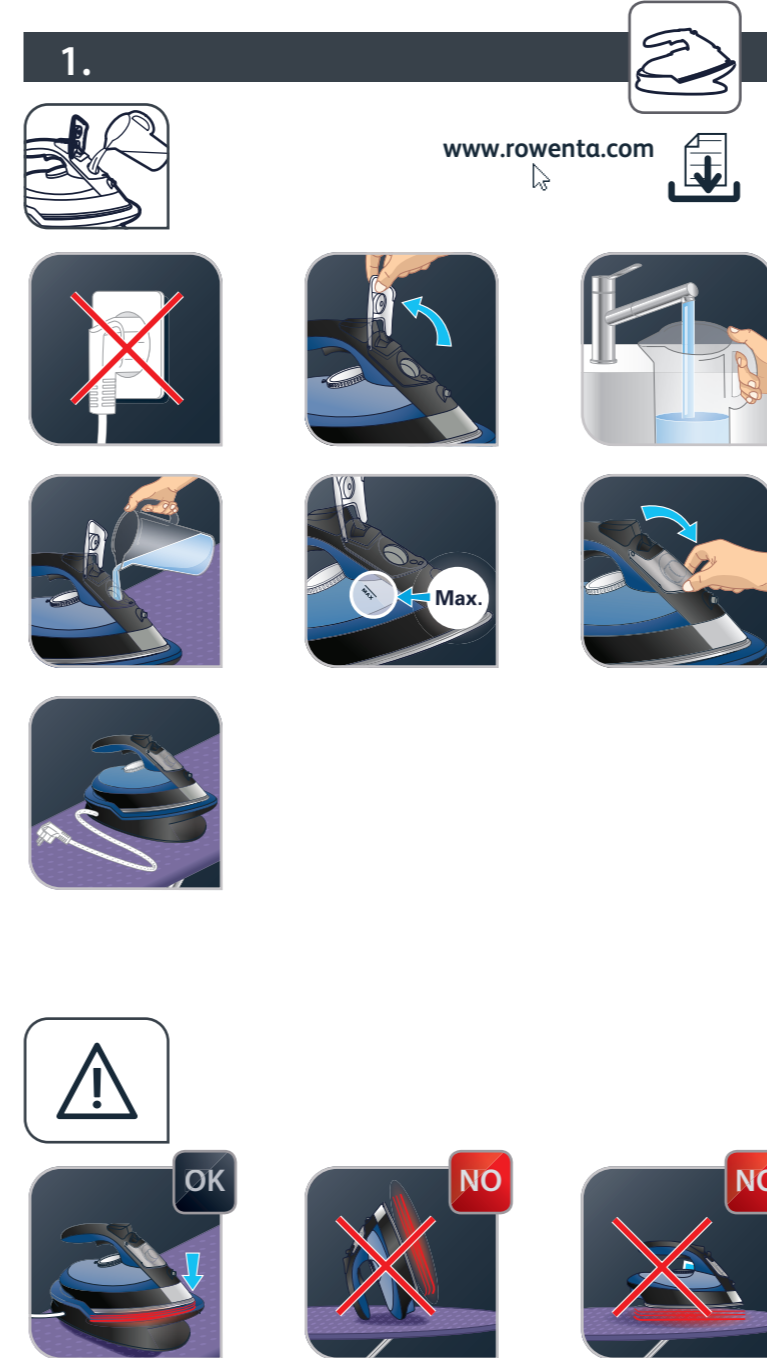

www.rowenta.com

www.rowenta.com