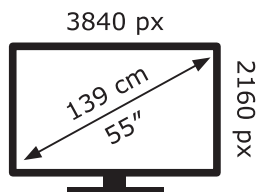

**ENERG** ⚡

**LG Electronics**

55QNED826QB

**82** kWh/1000h

ABCDEF**G**

**129** kWh/1000h

2019/2013