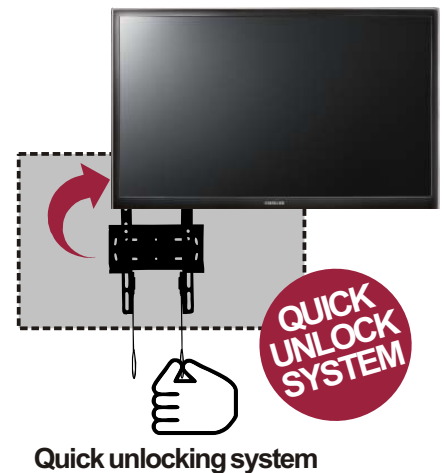

SlimPull

Flat panel TV wall support

col. ● 06187 MAX VESA 200x200

Supporto fisso universale da parete con per TV al plasma, LED e LCD.
Universal fixed support for plasma, LED and LCD TV.

13" - 37"
33-94cm

35kg
77lbs

220

Level included