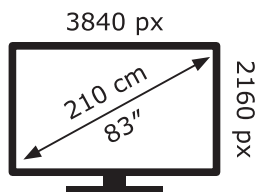

ENERG ⚡

LG Electronics

OLED83C14LA

186 kWh/1000h

ABCDEF**G**

346 kWh/1000h

2019/2013