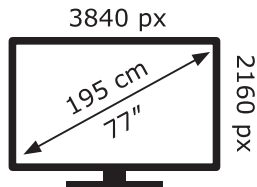

ENERG

LG Electronics

OLED77A16LA

133 kWh/1000h

ABCDEF**G**

270 kWh/1000h

2019/2013