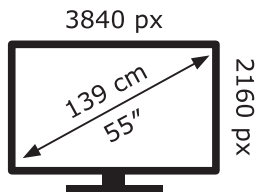

**ENERG** ⚡

**LG Electronics**

OLED55CS6LA

**84** kWh/1000h

ABCDEF**G**

**151** kWh/1000h

2019/2013