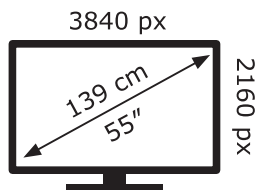

ENERG ⚡

LG Electronics

OLED55A16LA

91 kWh/1000h

ABCDEF**G**

166 kWh/1000h

2019/2013