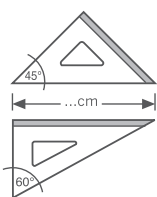

* Ricavate da lastra - Cut from plate
Découpé à partir de la plaque