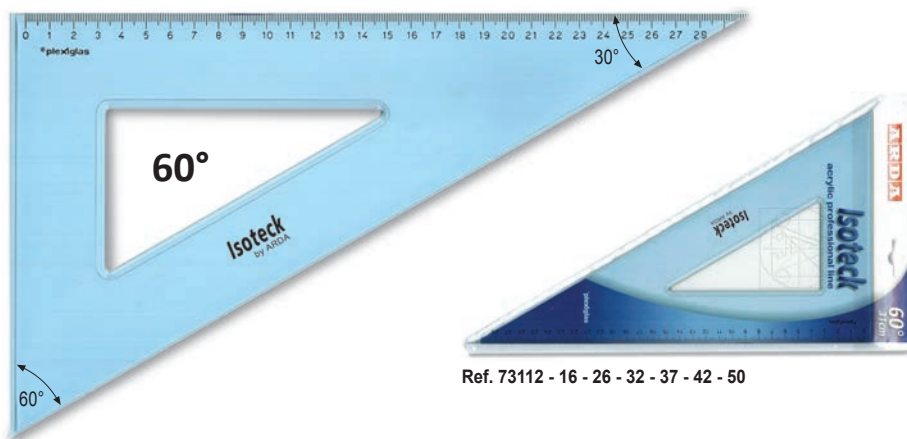

Ref. 73112 - 16 - 26 - 32 - 37 - 42 - 50

Art.	EAN13 art.	Descrizione / Description	INNER pcs	EAN13 inner	MASTER pcs
73112	8003438731128	60° cm. 12	10	8003438733122	10
73116	8003438731166	60° cm. 16	10	8003438733160	10
73126	8003438731265	60° cm. 26	10	8003438733269	10
73132	8003438731326	60° cm. 31	10	8003438733320	10
73137	8003438731371	60° cm. 36	10	8003438733375	10
* 73142	8003438731425	60° cm. 42	1	8003438731425	10
* 73150	8003438731500	60° cm. 50	1	8003438731500	10