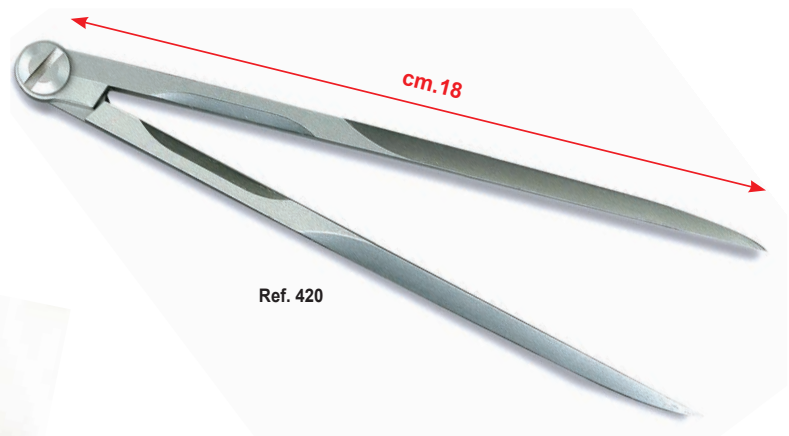

Compasso nautico

Nautical compass - Compas nautique

Compasso in zama

Zama compass - Compas de zama

Ref. 420