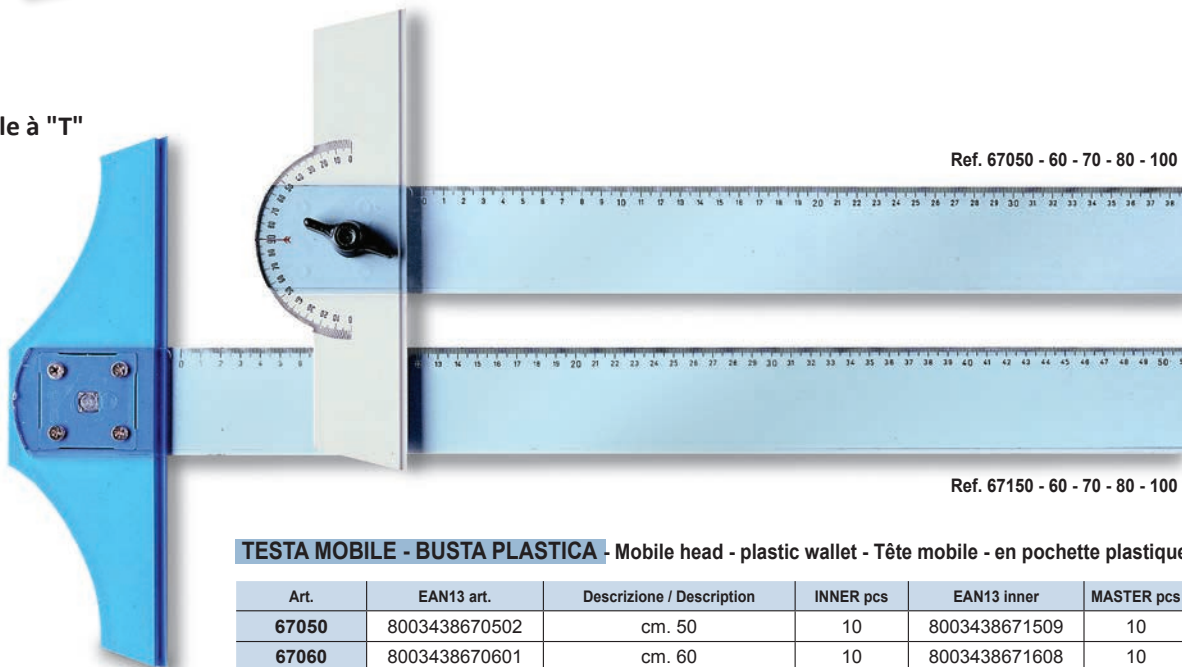

Serie ISOTECK

ARDA

PROFESSIONAL - HIGH QUALITY

plexiglas

Ref. 641
Display
cm. 32,5 x 25 x 65 h.

Espositore
Display
Presentoir

47
pcs

Art.	EAN13 art.	Descrizione / Description	INNER	MASTER
641	8003438013620	5x Sq. 45° cm. 31 - ref. 73032 5x Sq. 60° cm. 31 - ref. 73132 5x Sq. 45° cm. 36 - ref. 73037 5x Sq. 60° cm. 36 - ref. 73137 5x Righe cm. 50 - ref. 70050 5x Righe cm. 60 - ref. 70060 10x Triplo dec. cm. 30 - ref. 68030 5x Gon. 180° cm. 15 - ref. 750 1x bar. 15 pz. R15 cm alu - ref.17915BAR 1x bar. 12 portamine 2 mm ref. 4017	1	1

Disponibilità limitata alle campagne promozionali - Product availability limited to promotional campaigns - Disponibilité limitée aux campagnes promotionnelles

Contenuto specifico per disegno tecnico su fogli A3

Specific content for technical drawing on A3 sheets

Contenu spécifique pour le dessin technique sur papier A3

Righe T

T-squares - Règle à "T"

Ref. 67050 - 60 - 70 - 80 - 100

Ref. 67150 - 60 - 70 - 80 - 100

TESTA MOBILE - BUSTA PLASTICA - Mobile head - plastic wallet - Tête mobile - en pochette plastique

Art.	EAN13 art.	Descrizione / Description	INNER pcs	EAN13 inner	MASTER pcs
67050	8003438670502	cm. 50	10	8003438671509	10
67060	8003438670601	cm. 60	10	8003438671608	10
67070	8003438670700	cm. 70	10	8003438671707	10
67080	8003438670809	cm. 80	10	8003438671806	10
* 670100	8003438670106	cm. 100	1	8003438670106	1

TESTA FISSA - BUSTA CELLOPHANE - Fixed head - cellophane wallet - Tête fixe en pochette cellophane

Art.	EAN13 art.	Descrizione / Description	INNER pcs	EAN13 inner	MASTER pcs
67150	8003438671516	cm. 50	10	8003438067159	10
67160	8003438671615	cm. 60	10	8003438067166	10
67170	8003438671714	cm. 70	10	8003438067173	10
67180	8003438671813	cm. 80	10	8003438067180	10
* 671100	8003438711007	cm. 100	1	8003438711007	1

* Ricavate da lastra. Righe colore cristallo.
Cut from plate. Crystal color ruler.
Découpé à partir de la plaque. Règle de couleur cristal.