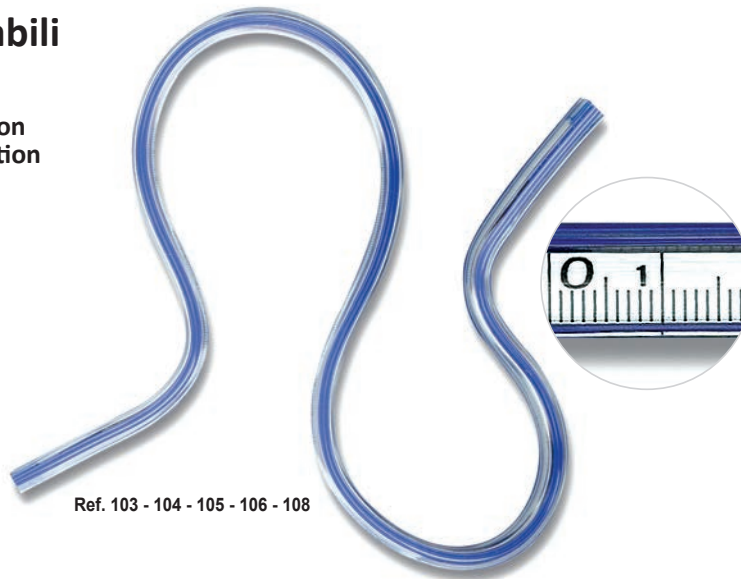

Ref. 103 - 104 - 105 - 106 - 108