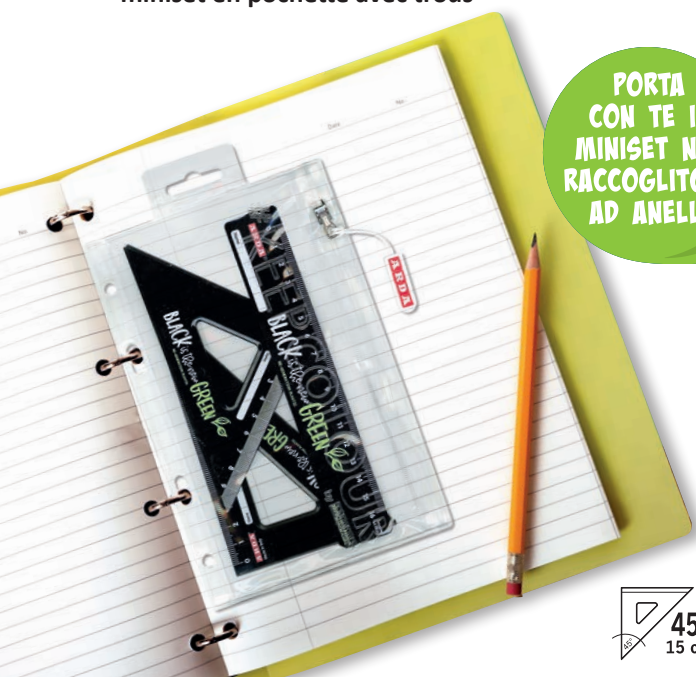

Miniset disegno in busta con zip

Drawing miniset in bag with zip
miniset en pochette avec trous

PORTA CON TE IL MINISSET NEL RACCOLTORE AD ANELLI

Foratura universale
Multi punches

Ref. 7063RE