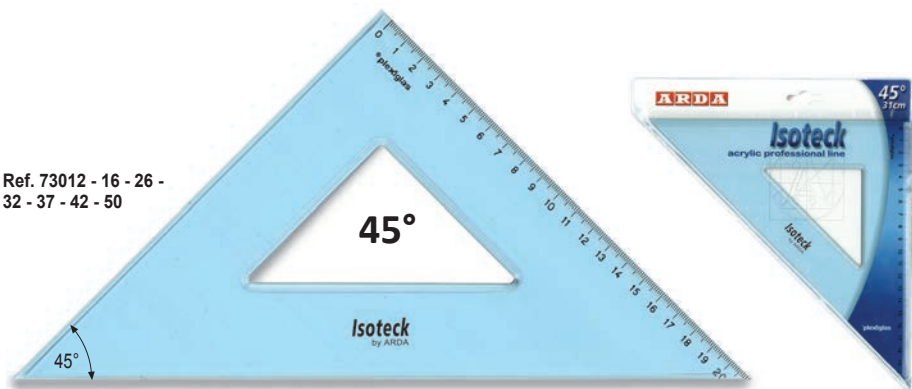

PROFESSIONAL - HIGH QUALITY ® plexiglas

Squadre

Set square - Equerre

Smusso, tirachina e bordo interno
Bevelled edge, ink-edge and finger lift
Facette, bord anti-tache et bord intérieur

Ref. 73012 - 16 - 26 -
32 - 37 - 42 - 50

Art.	EAN13 art.	Descrizione / Description	INNER pcs	EAN13 inner	MASTER pcs
73012	8003438730121	45° cm. 12	10	8003438732125	10
73016	8003438730169	45° cm. 16	10	8003438732163	10
73026	8003438730268	45° cm. 26	10	8003438732262	10
73032	8003438730329	45° cm. 31	10	8003438732323	10
73037	8003438730374	45° cm. 36	10	8003438732378	10
* 73042	8003438730428	45° cm. 42	1	8003438730428	10
* 73050	8003438730503	45° cm. 50	1	8003438730503	10

* Ricavate da lastra - Cut from plate
Découpé à partir de la plaque