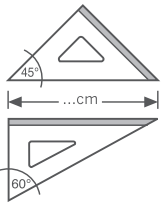

Squadre 60°

Set square 60° - Equerre 60°