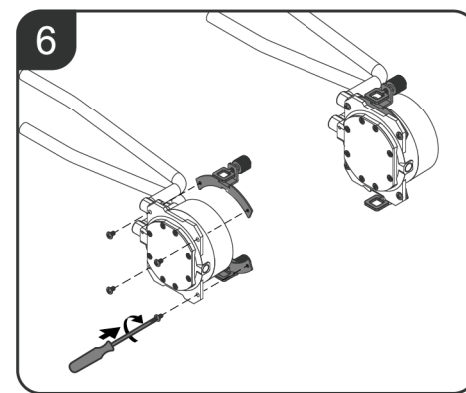

AMD Socket AM4/AM3+/AM3/AM2+/FM2+/FM2/FM1