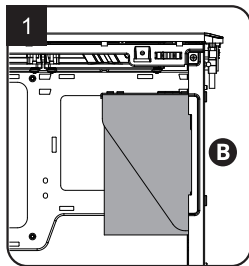

# Assembly Instructions:

\* FOR LONG GPU or LONG PSU

\* FOR FRONT/TOP FAN MOUNT