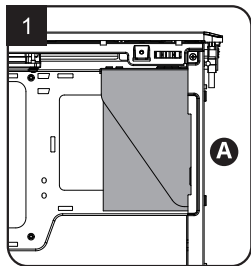

# Assembly Instructions:

\* FOR LONG GPU or LONG PSU

\* FOR FRONT/TOP FAN MOUNT