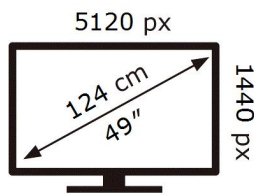

ENERG

SAMSUNG

S49A950UIP

45 kWh/1000h

ABCDEF **G**

HDR

68 kWh/1000h

2019/2013