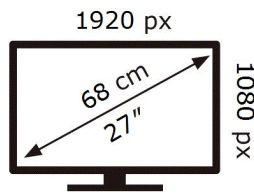

ENERG 

SAMSUNG

S27C364EAU

20 kWh/1000h

2019/2013