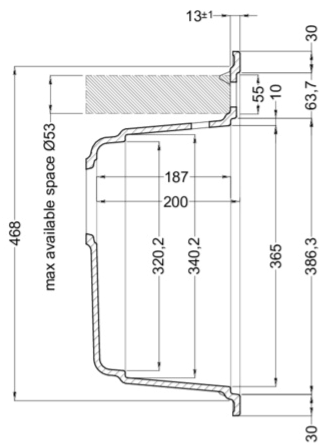

## CLASSIC

**LGB10551** G51  
8032557065005

**LGB10559** G59  
8032557065012

**LGB10562** G62  
8032557065029

## BEST 105

general tolerances where not expressly communicated  $\pm 0.2\%$   
connection dimensions according to UNI EN 695