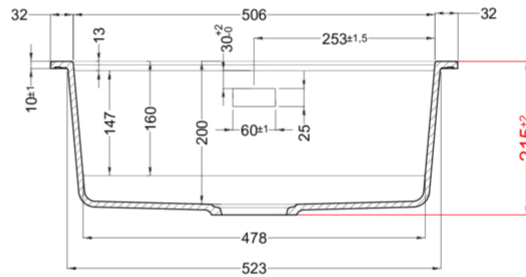

## CLASSIC

**LGB10551** G51  
8032557065005

**LGB10559** G59  
8032557065012

**LGB10562** G62  
8032557065029

## BEST 105

general tolerances where not expressly communicated  $\pm 0.2\%$   
connection dimensions according to UNI EN 695