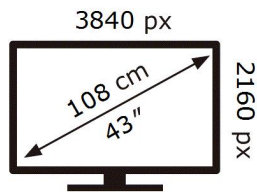

ENERG 

SAMSUNG

QM43R-A

74 kWh/1000h

2019/2013