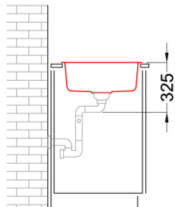

GRANITEK®

CLASSIC

LG248051 G51
8032557067887

LG248059 G59
8032557067894

LG248062 G62
8032557067900

LIFE 480

general tolerances where not expressly communicated $\pm 0.2\%$
connection dimensions according to UNI EN 695